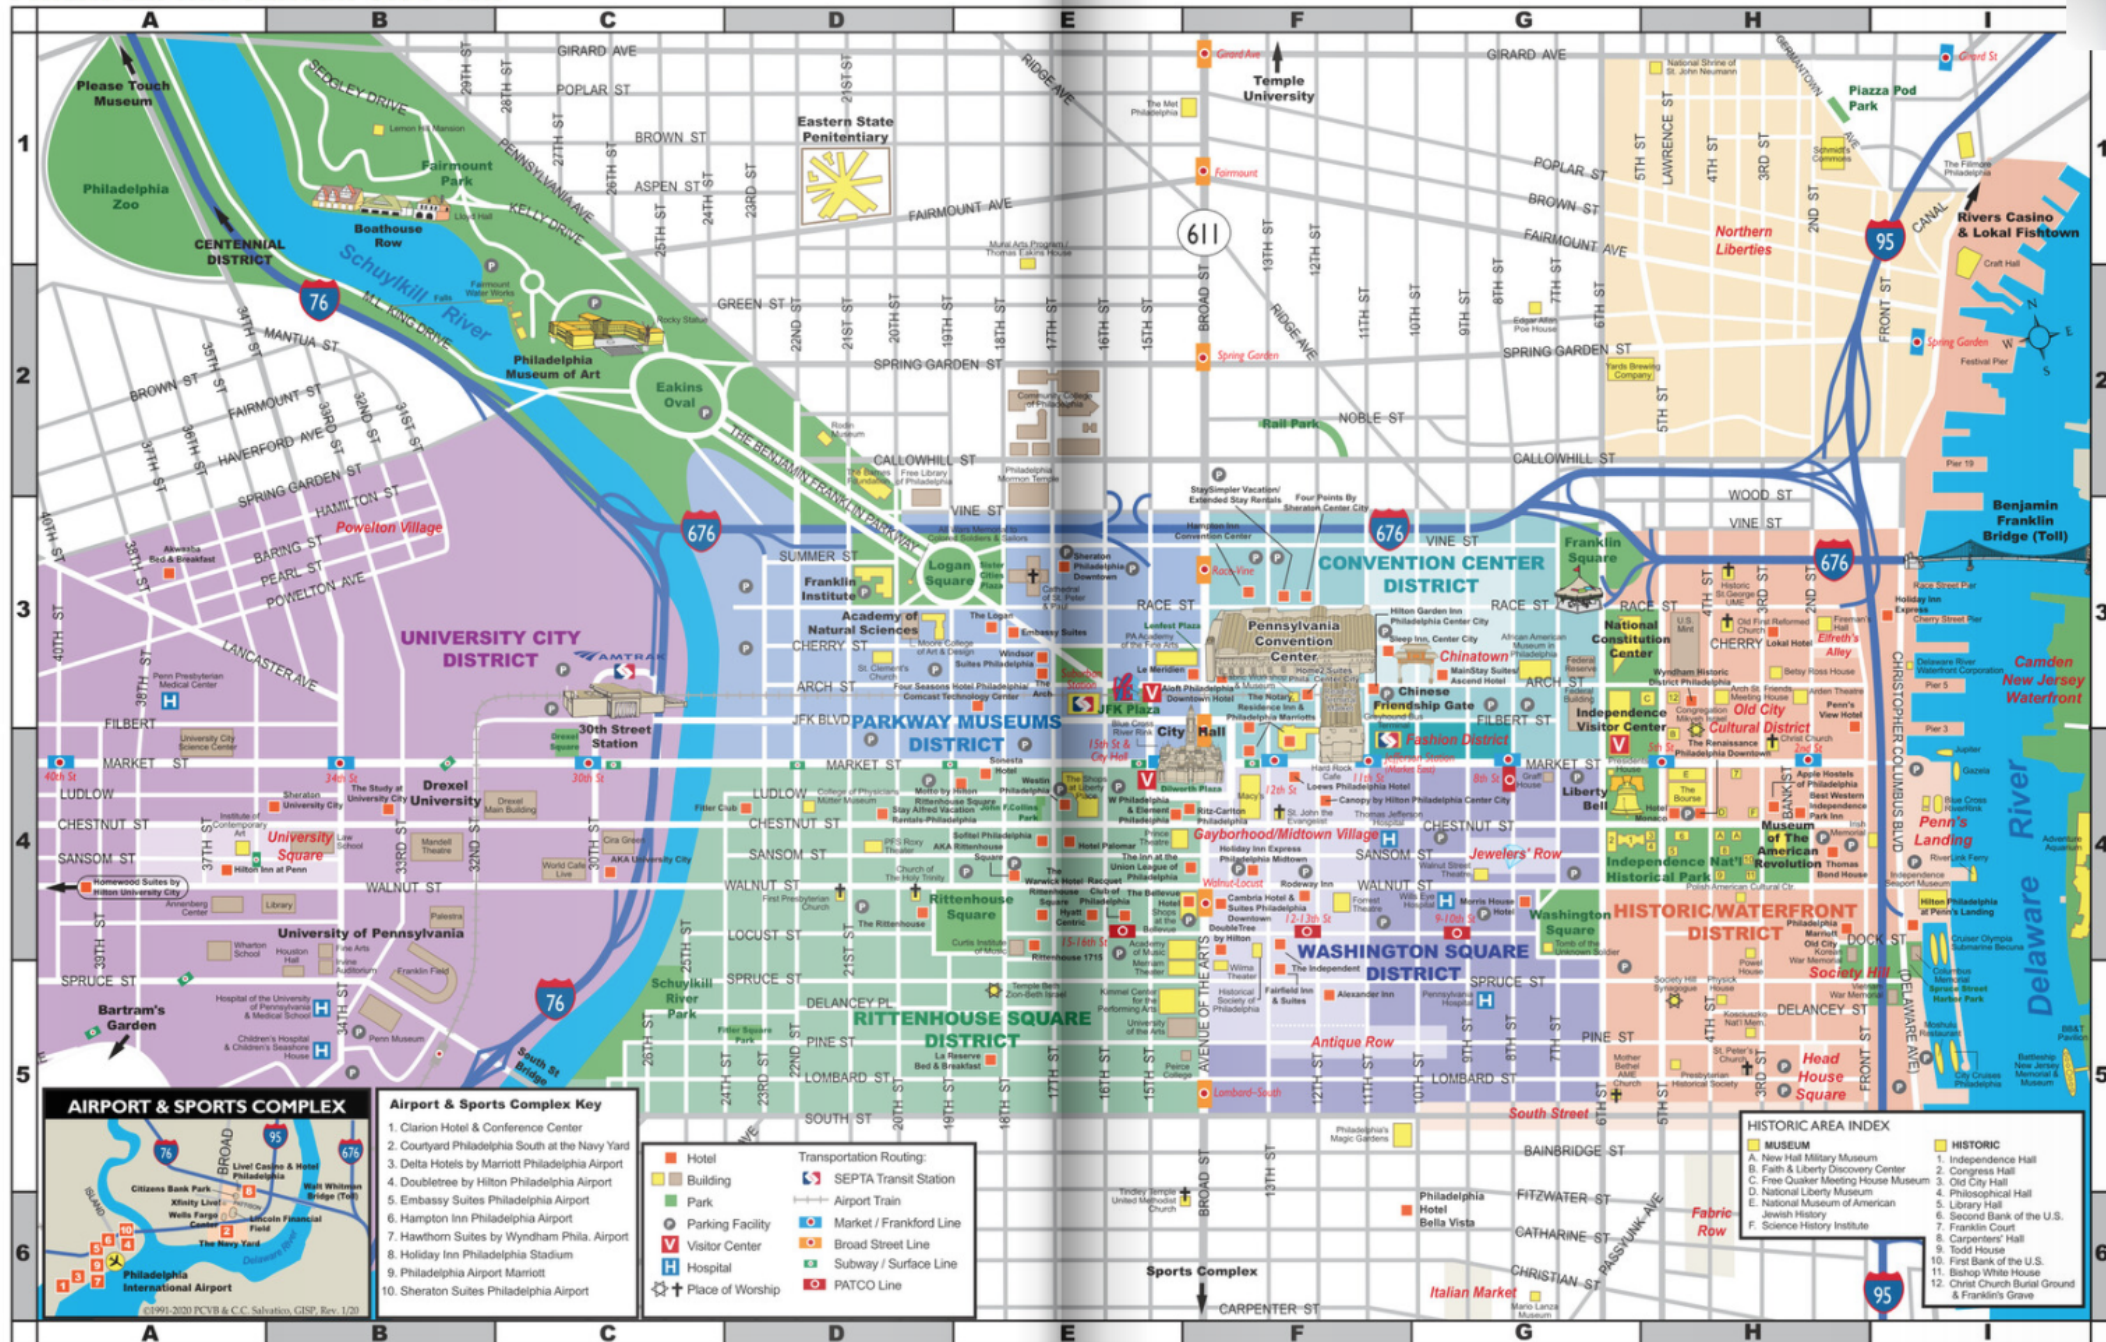

PHILADELPHIA CENTER CITY MAP